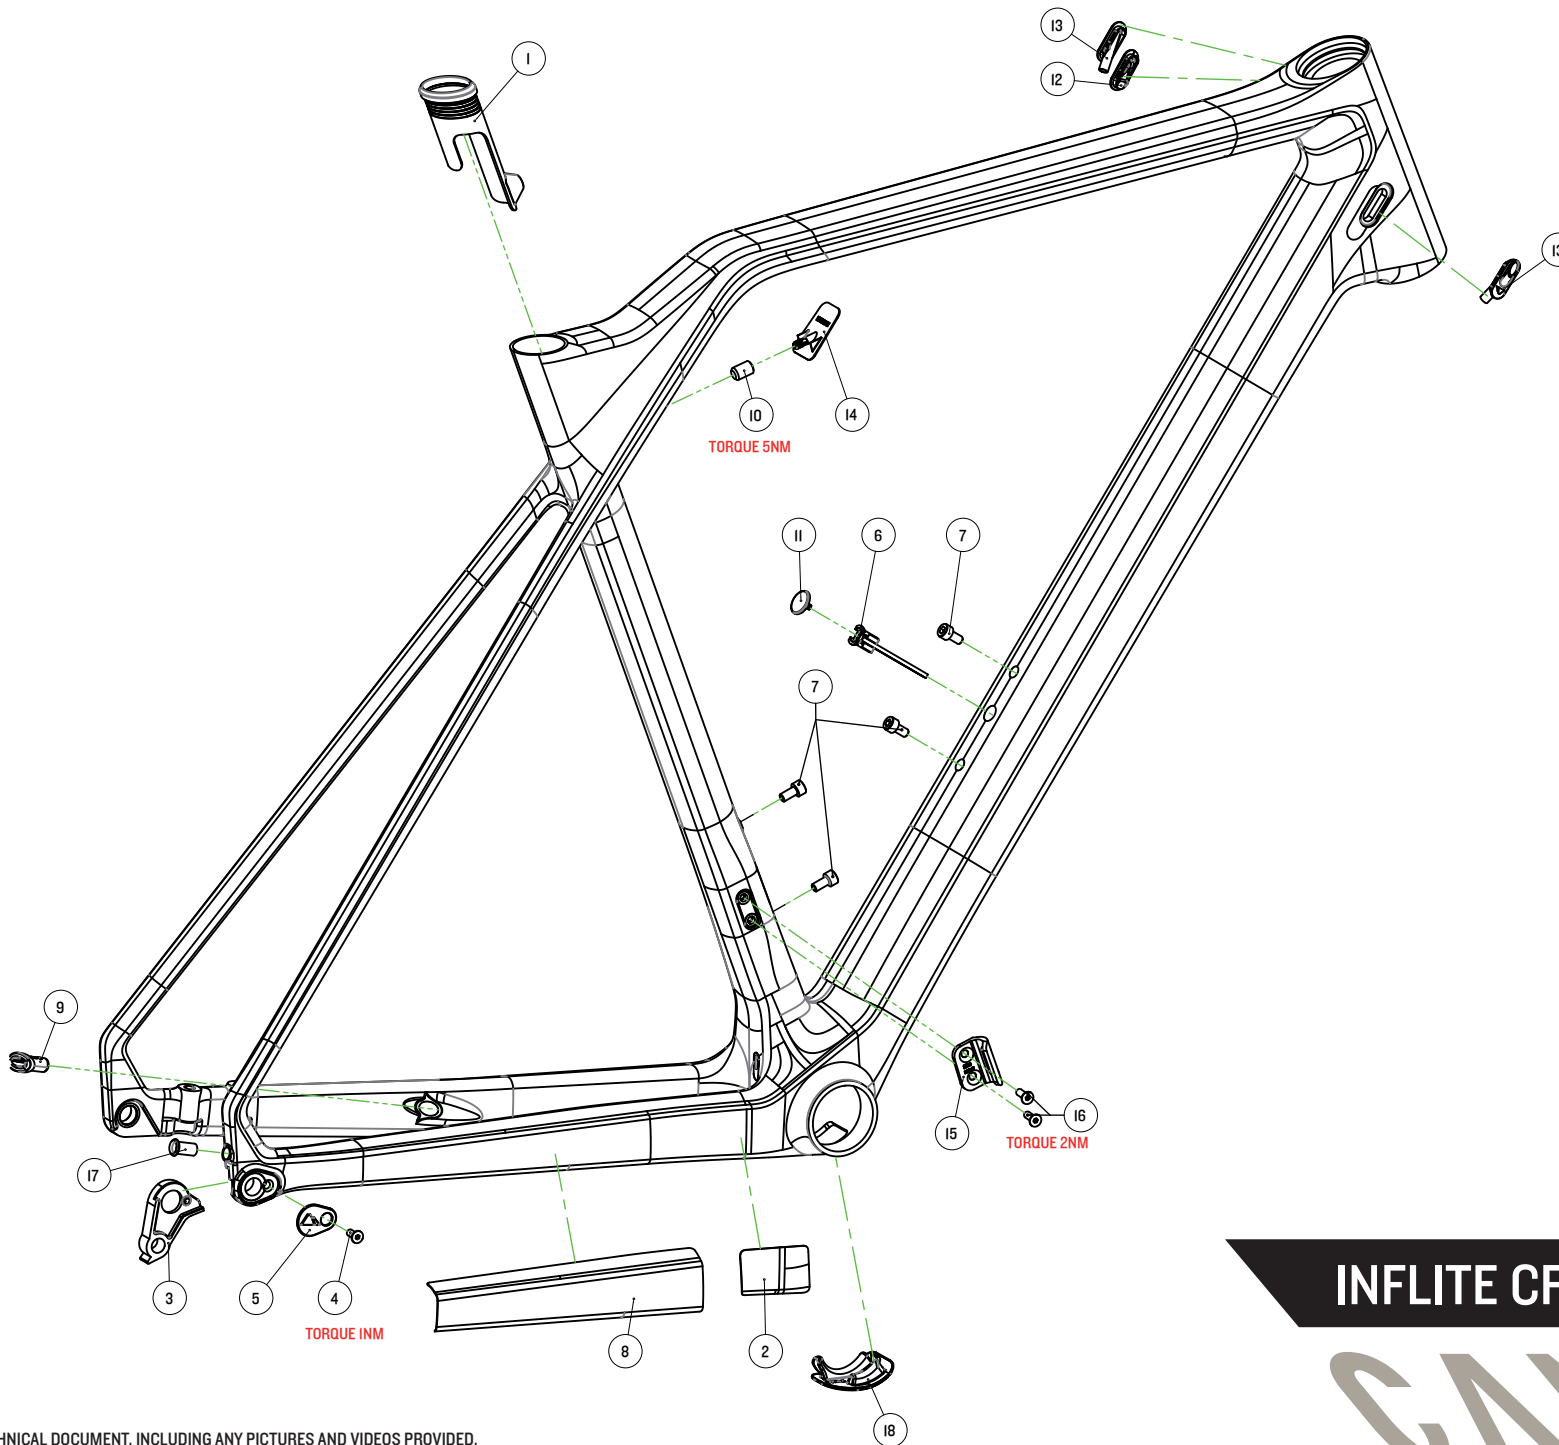

After market products			
EP/GP#	POS.NR.	QTY.	CANYON#
GP0211-01	3 (EP0716-02), 4	1x 1x	10003288
GP7017-01	6 (E389-16), 9 (E401-16), 11 (EP0681-01), 13 (E287-16), 14 (E237-01), 19 (EP0638-01), EP0811-01, JW CC307	1x 1x 2x 1x 1x 1x 1x	10007017
GP7018-01	2 (EP0648-01), 8	1x 1x	10007018
GP7020-01	16 (EP0703-01), 17	1x 2x	10007019
GP7060-01	10, 15 (EP0704-01)	1x 1x	10007925
GP7061-01	1 (EP0367-01)	1x	10007498
GP7062-01	1 (EP0367-01)	1x	10007499
GP7063-01	1 (EP0367-01)	1x	10007500

INFLITE CF SL DISC 1x | R063-01

REVISION 00 | 20.07.2021

After market products			
EP/GP#	POS.NR.	QTY.	CANYON#
GP0211-01	3 (EP0716-02), 4	1x 1x	10003288
GP7017-01	6 (E389-16), 9 (E401-16), 11 (EP0681-01), 13 (E287-16), 17 (JW CC307), 18 (EP0638-01), EP0811-01, E237-15	1x 1x 2x 2x 1x 1x 1x	10007017
GP7018-01	2 (EP0648-01), 8	1x 1x	10007018
	15 (E388-16), 16	1x 2x	154744
GP7060-01	10, 14 (EP0704-01)	1x 1x	10007925
GP7061-01	1 (EP0367-01)	1x	10007498
GP7062-01	1 (EP0367-01)	1x	10007499
GP7063-01	1 (EP0367-01)	1x	10007500